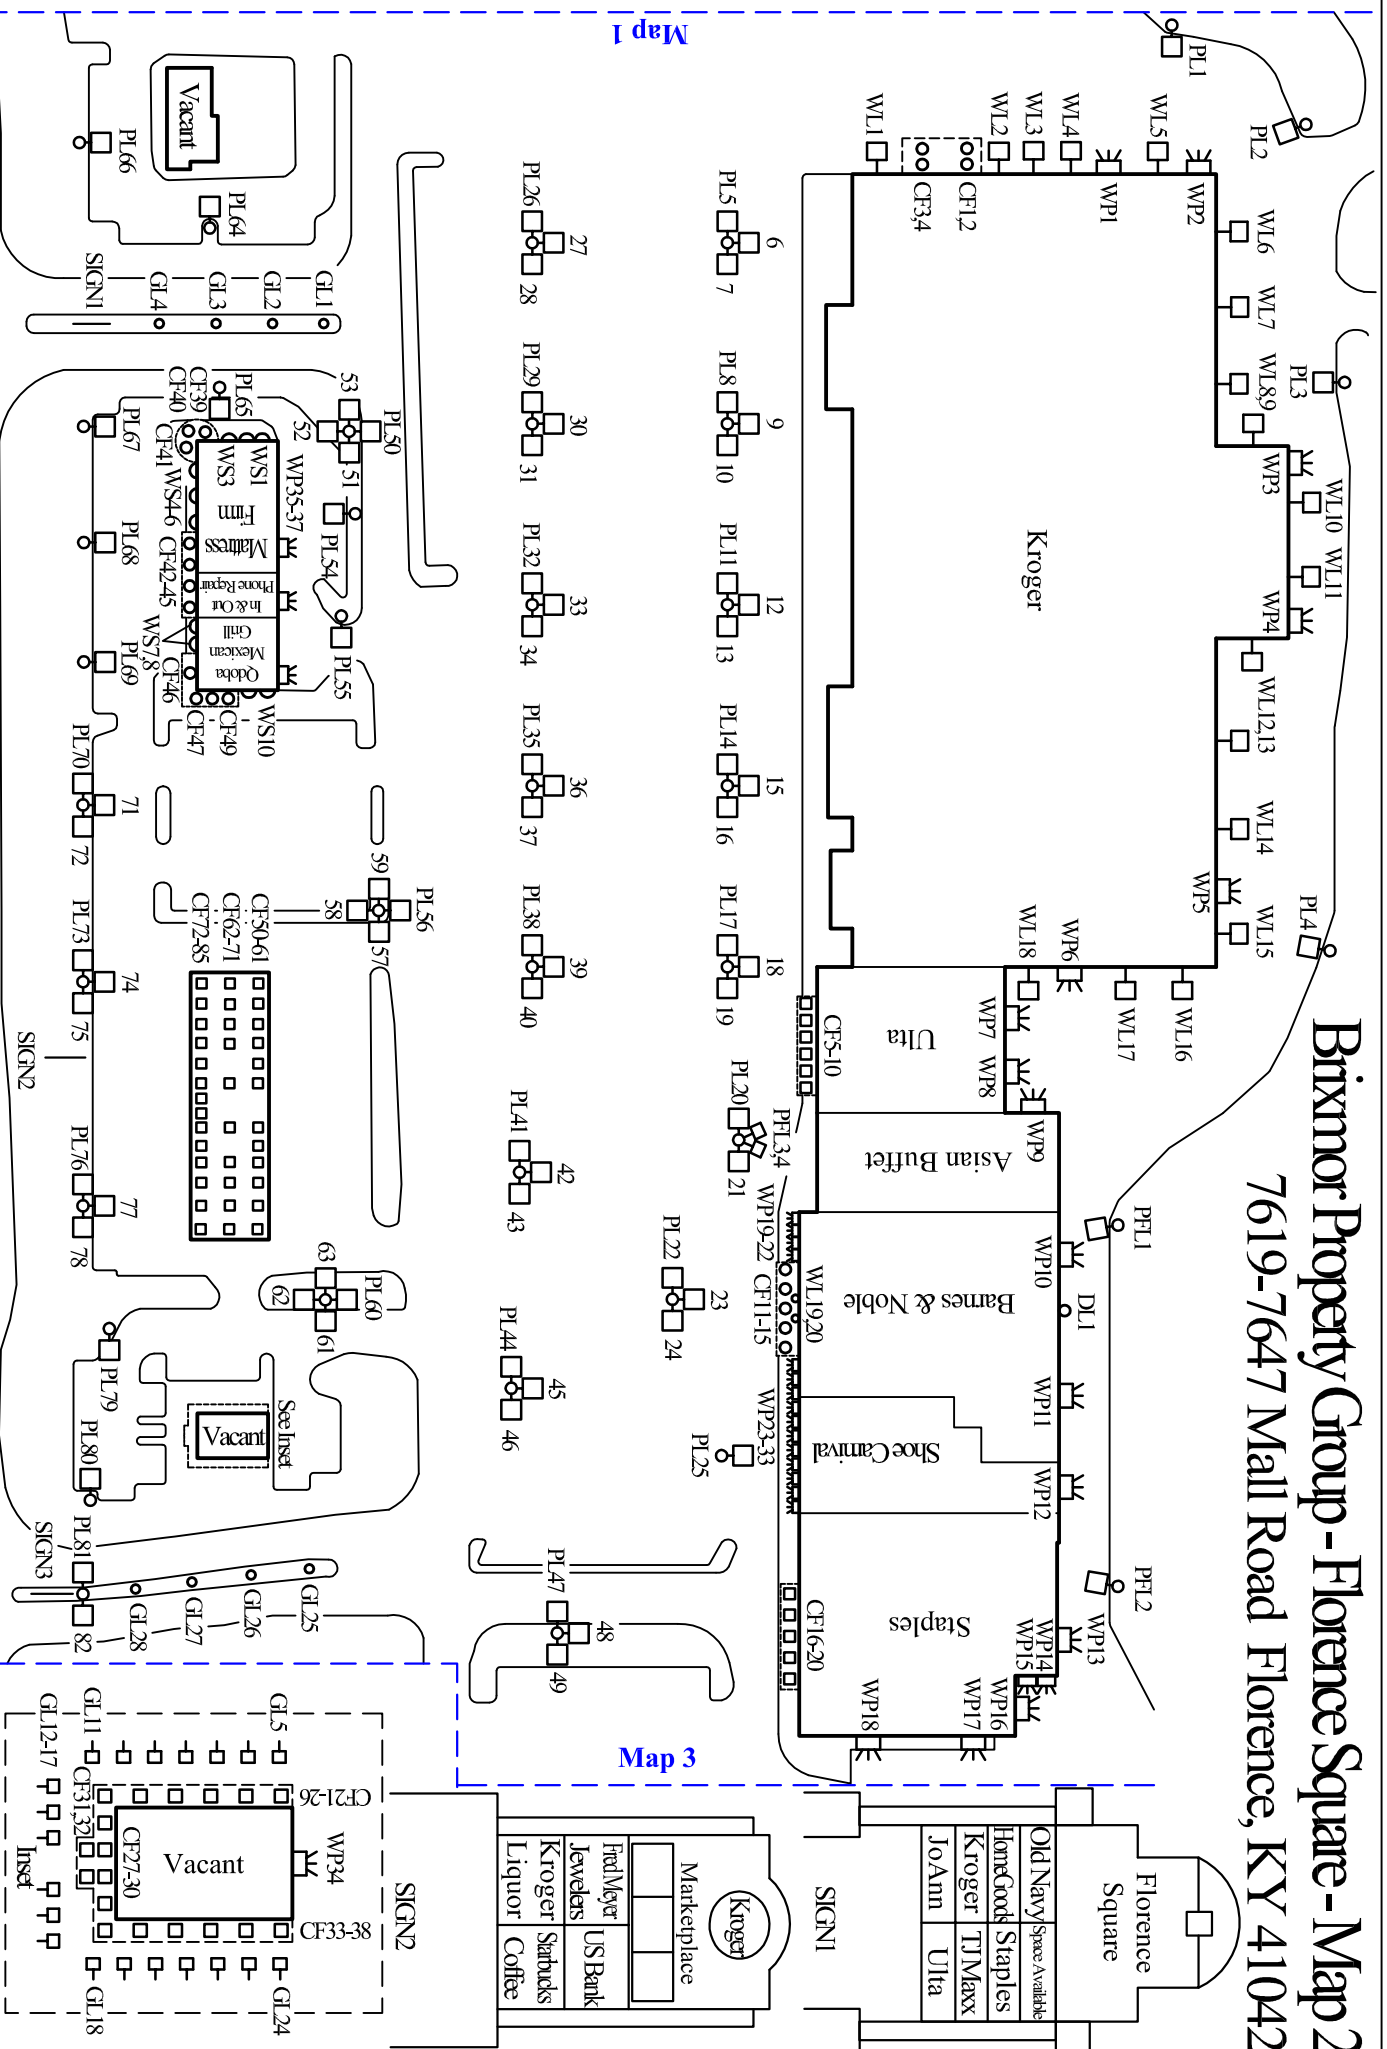

# Brixmor Property Group - Florence Square - Map 2

## 7619-7647 Mall Road Florence, KY 41042

Map 1

Map 3

Audit Date: \_\_\_\_\_  
 Audit Time: \_\_\_\_\_  
 Auditor: \_\_\_\_\_  
 Entered: \_\_\_\_\_

Directions: 75 S, exit 181, R on KY-18  
 W/Burlington Pike, L on Mall Rd, site on R.