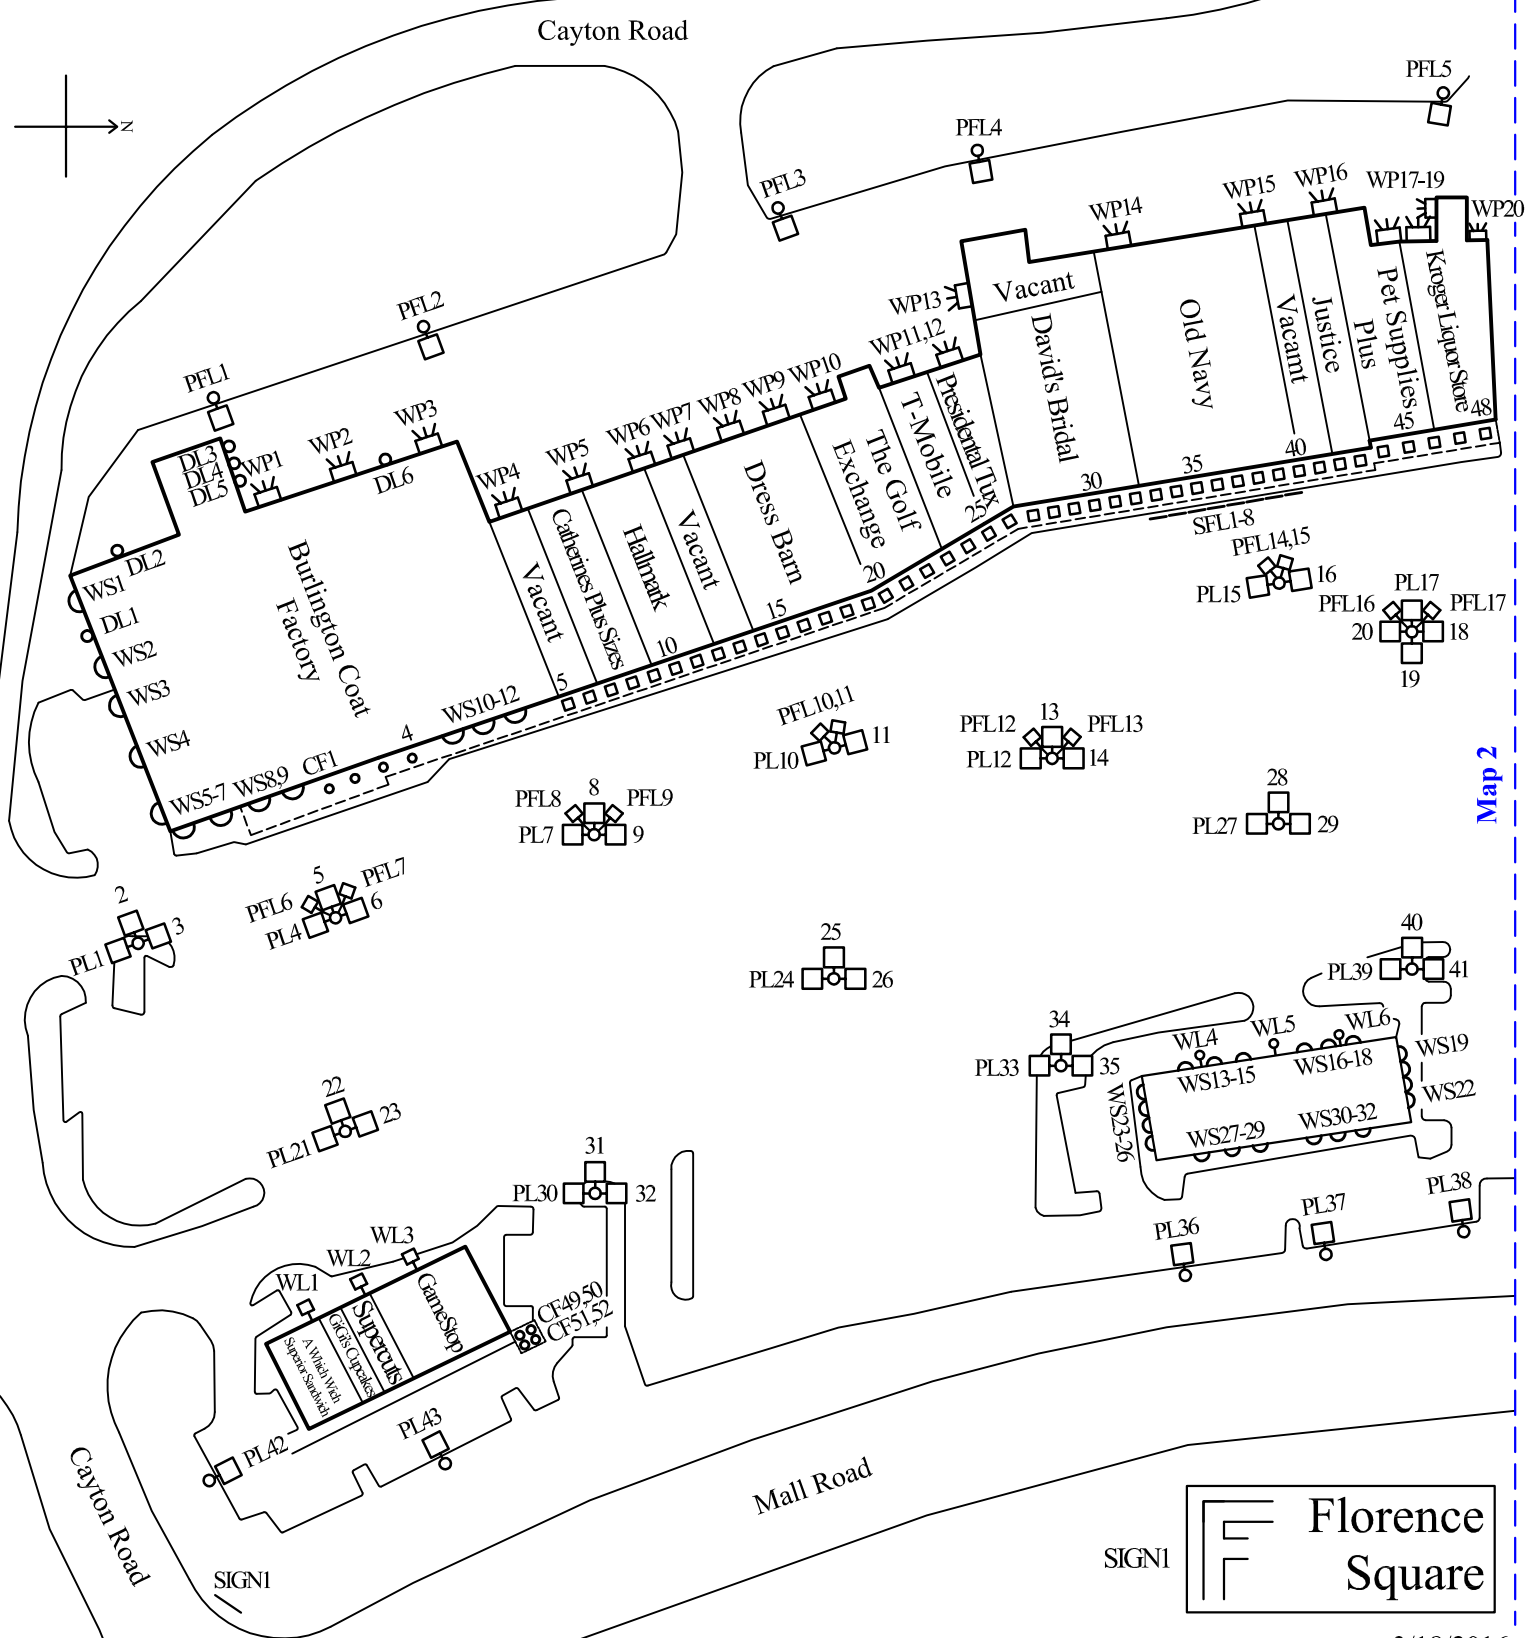

Brixmor Property Group - Florence Square - Map 1

7619-7647 Mall Road Florence, KY 41042

Map 2

SIGN1

3/18/2016a

RIVERSIDE
Full Service Electrical Contractor
866-LITES ON / 866-548-3766

Audit Date:
Audit Time:
Auditor:
Entered:

Directions: 75 S, exit 181, R on KY-18
W/Burlington Pike, L on Mall Rd, site on R.